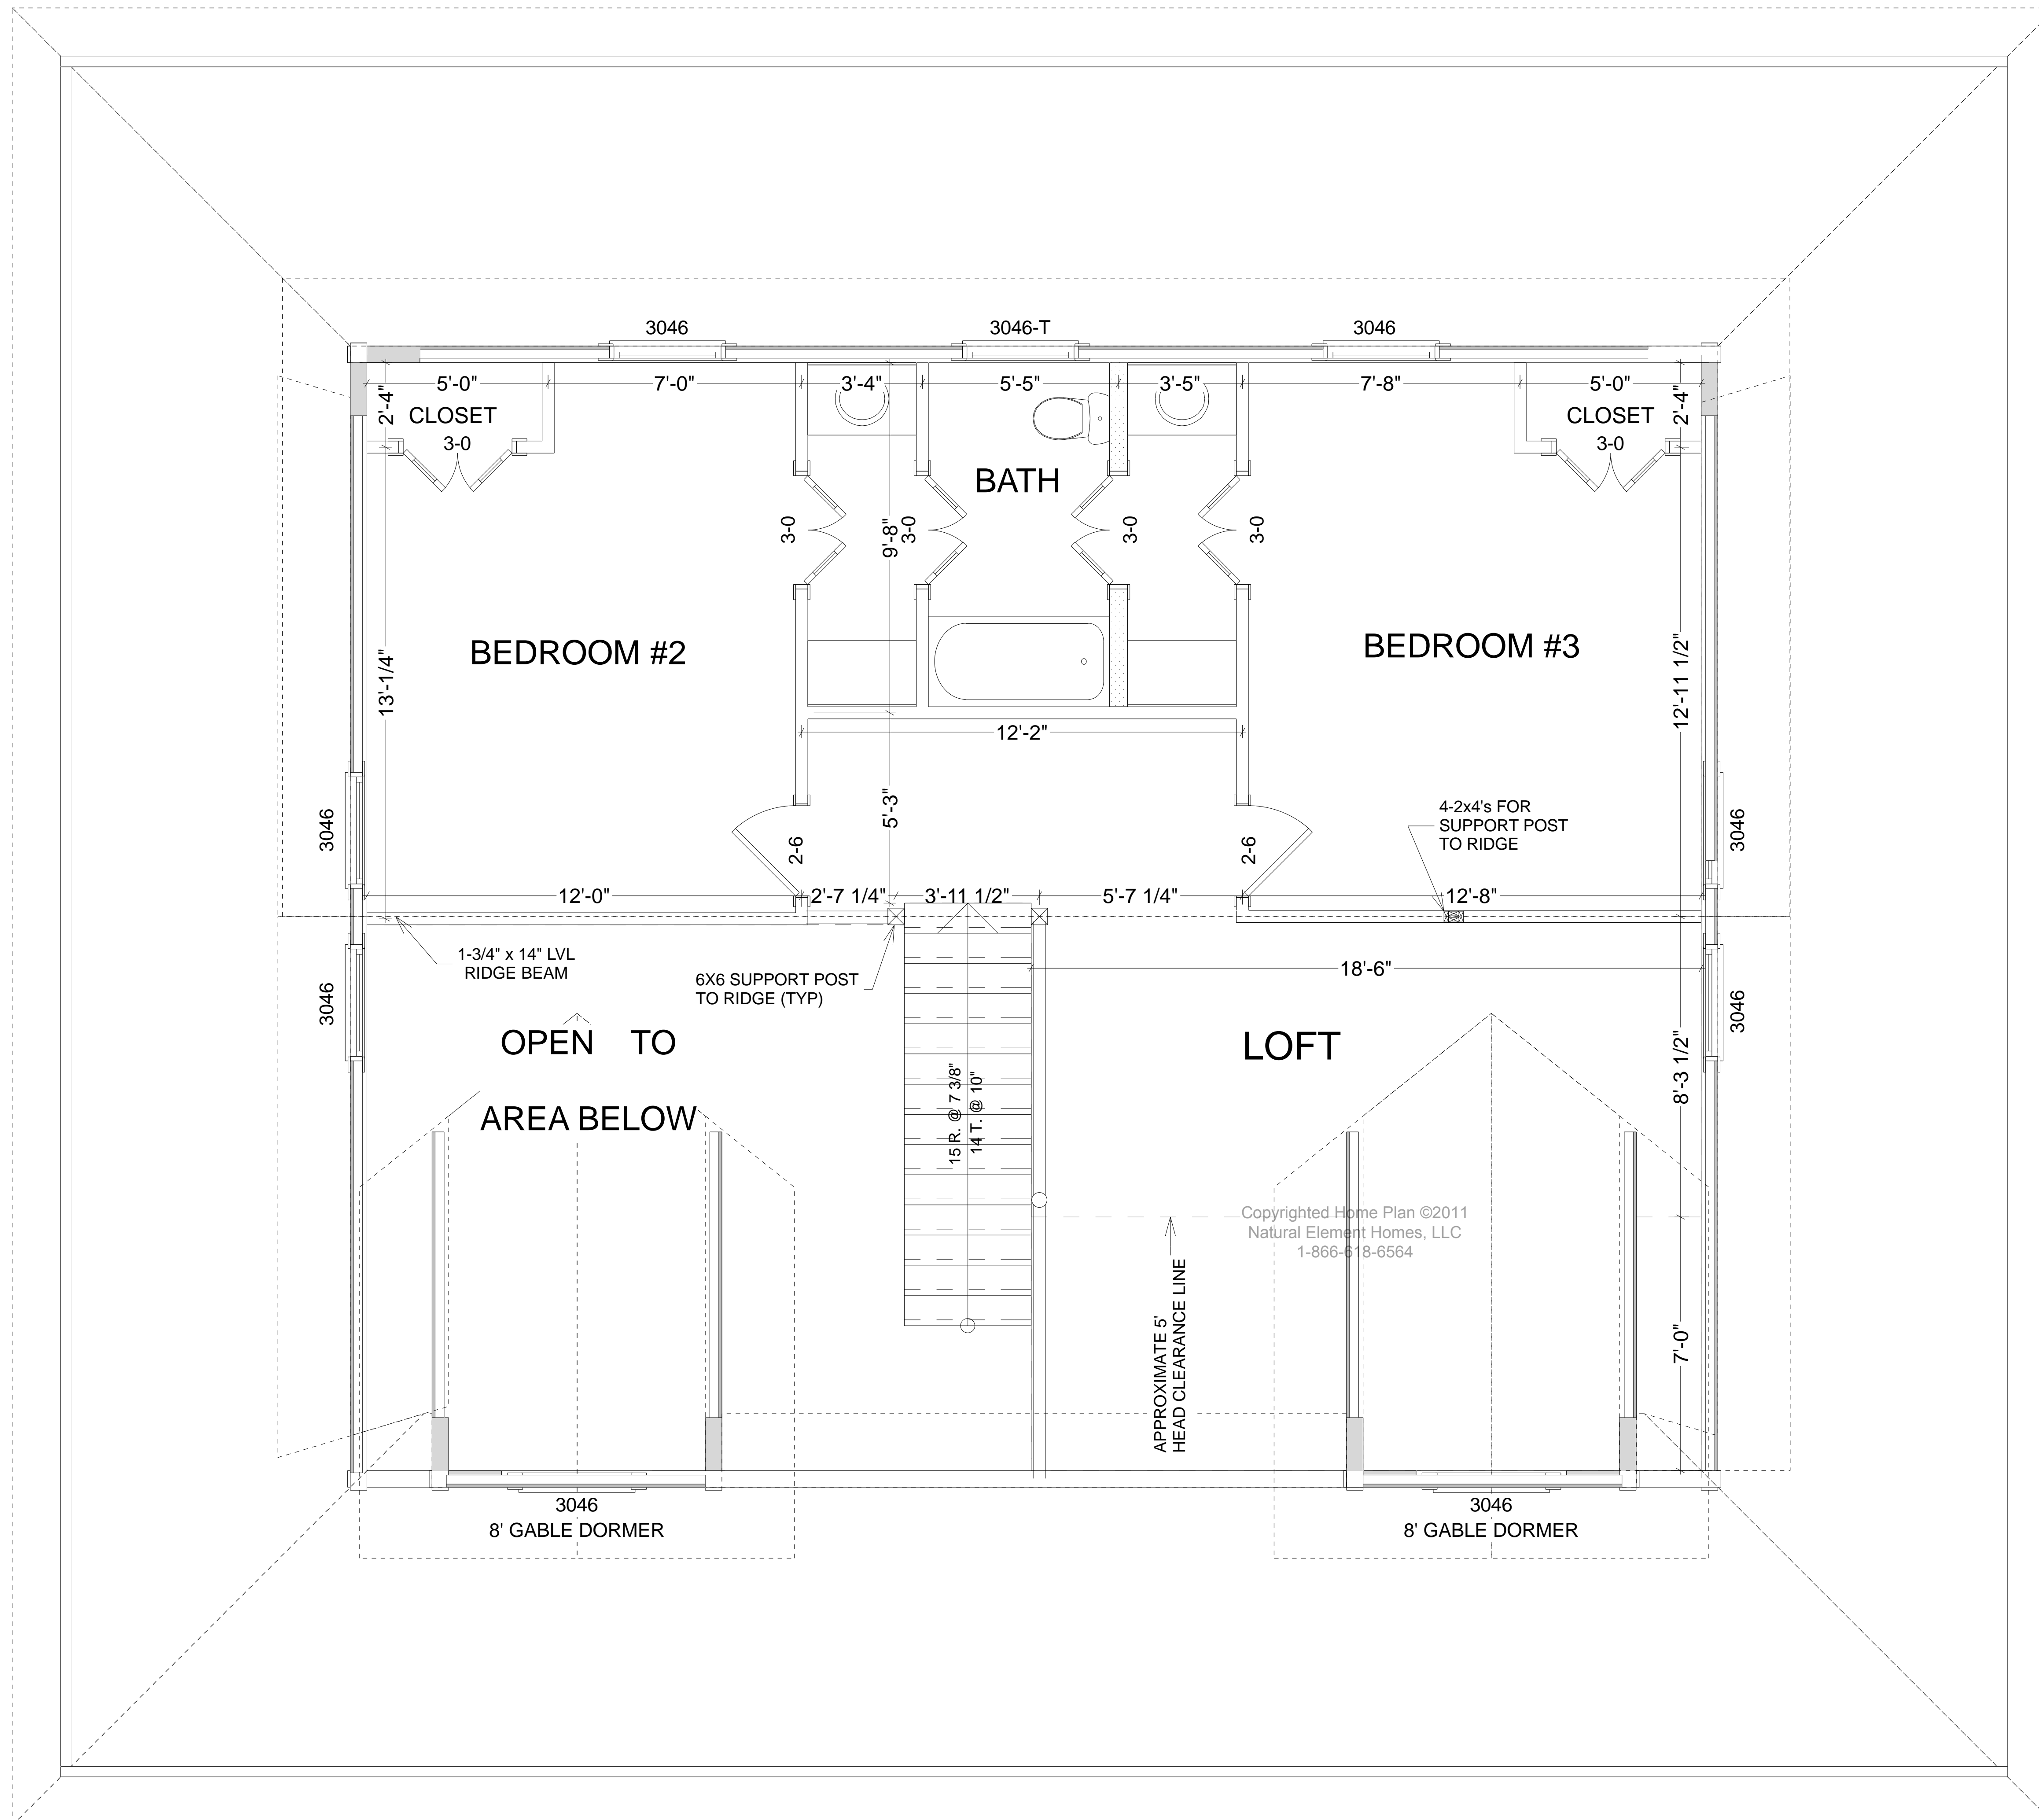

MAIN FLOOR PLAN

Copyrighted Home Plan ©2011
Natural Element Homes, LLC
1-866-618-6564