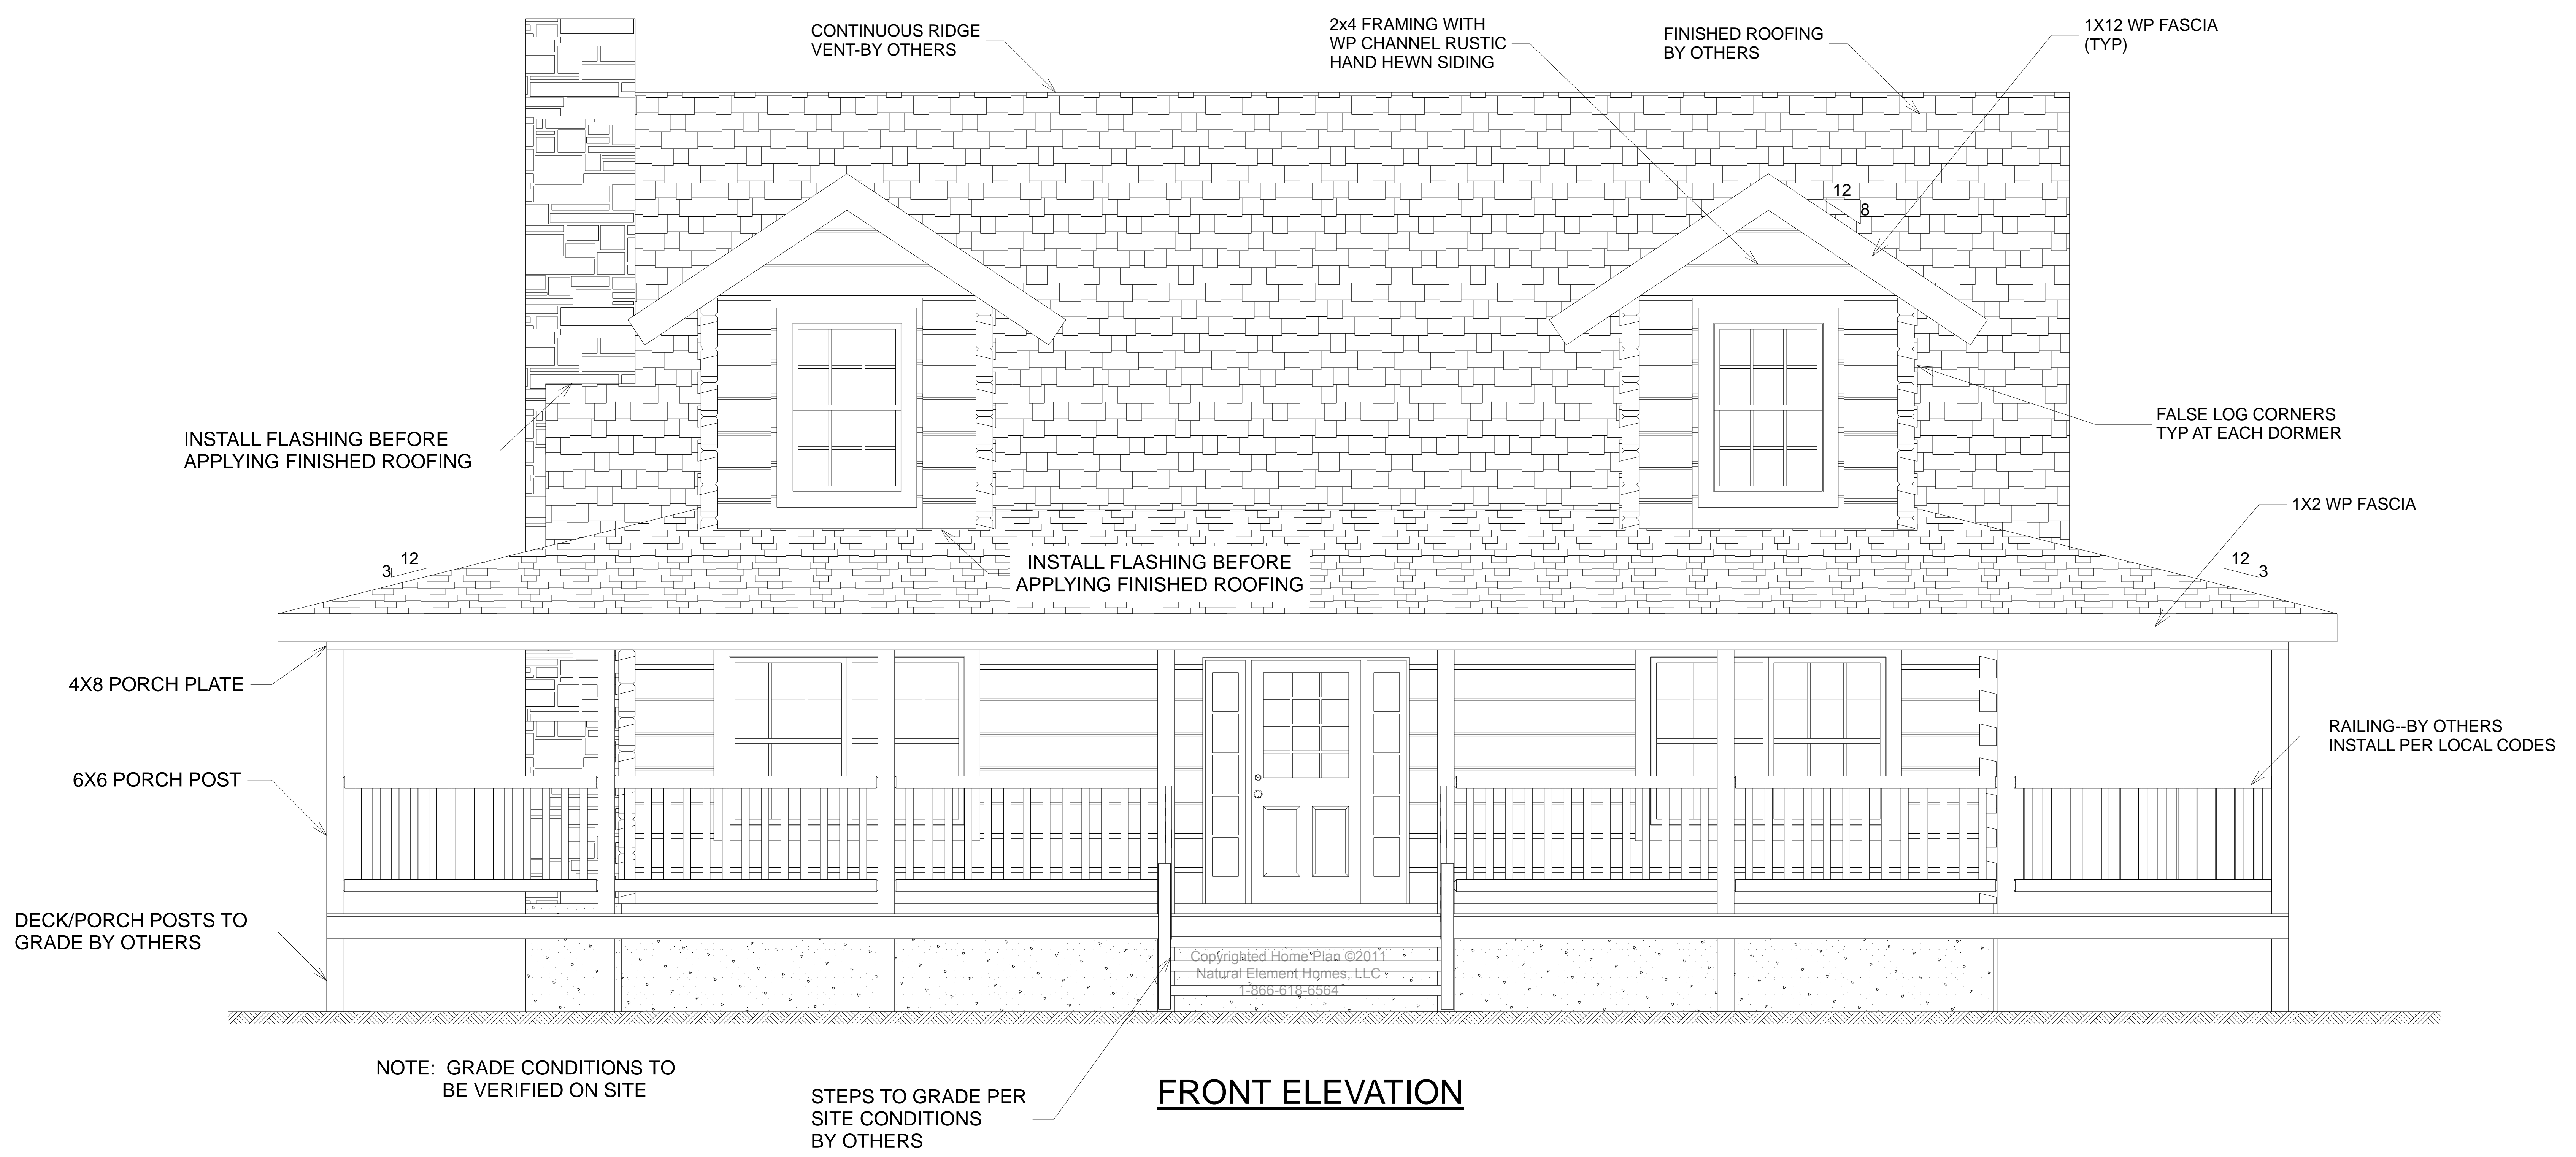

SECOND FLOOR PLAN

Copyrighted Home Plan ©2011
Natural Element Homes, LLC
1-866-618-6564