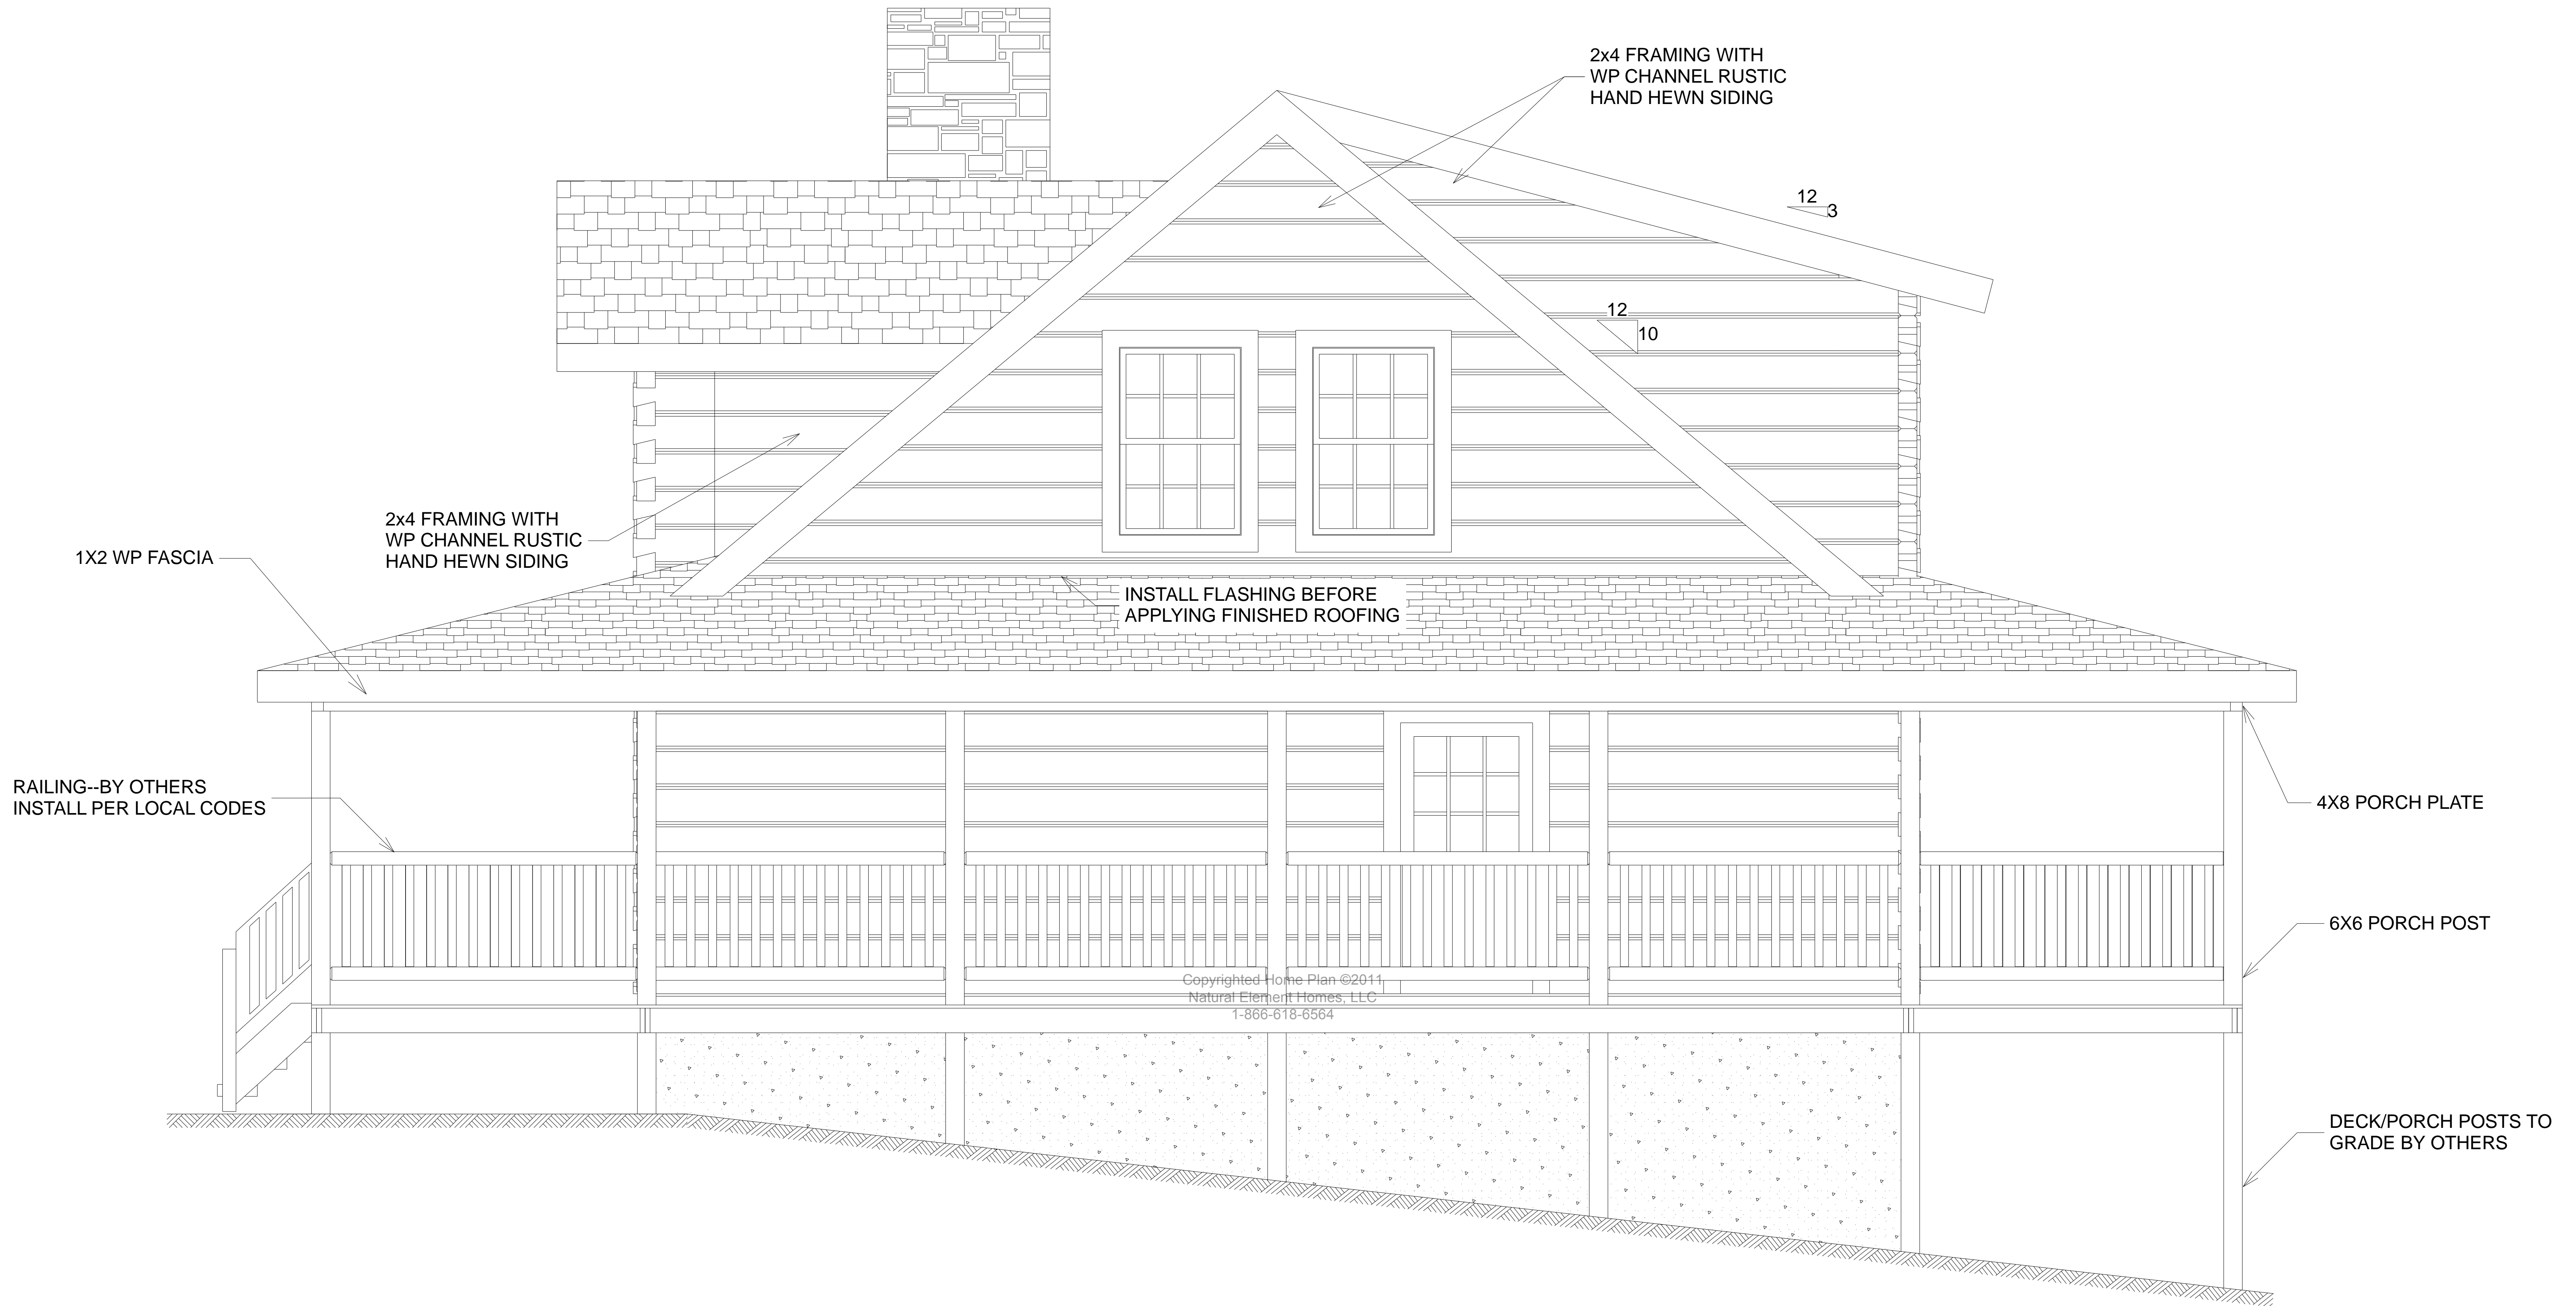

NOTE: GRADE CONDITIONS TO
BE VERIFIED ON SITE

RIGHT ELEVATION