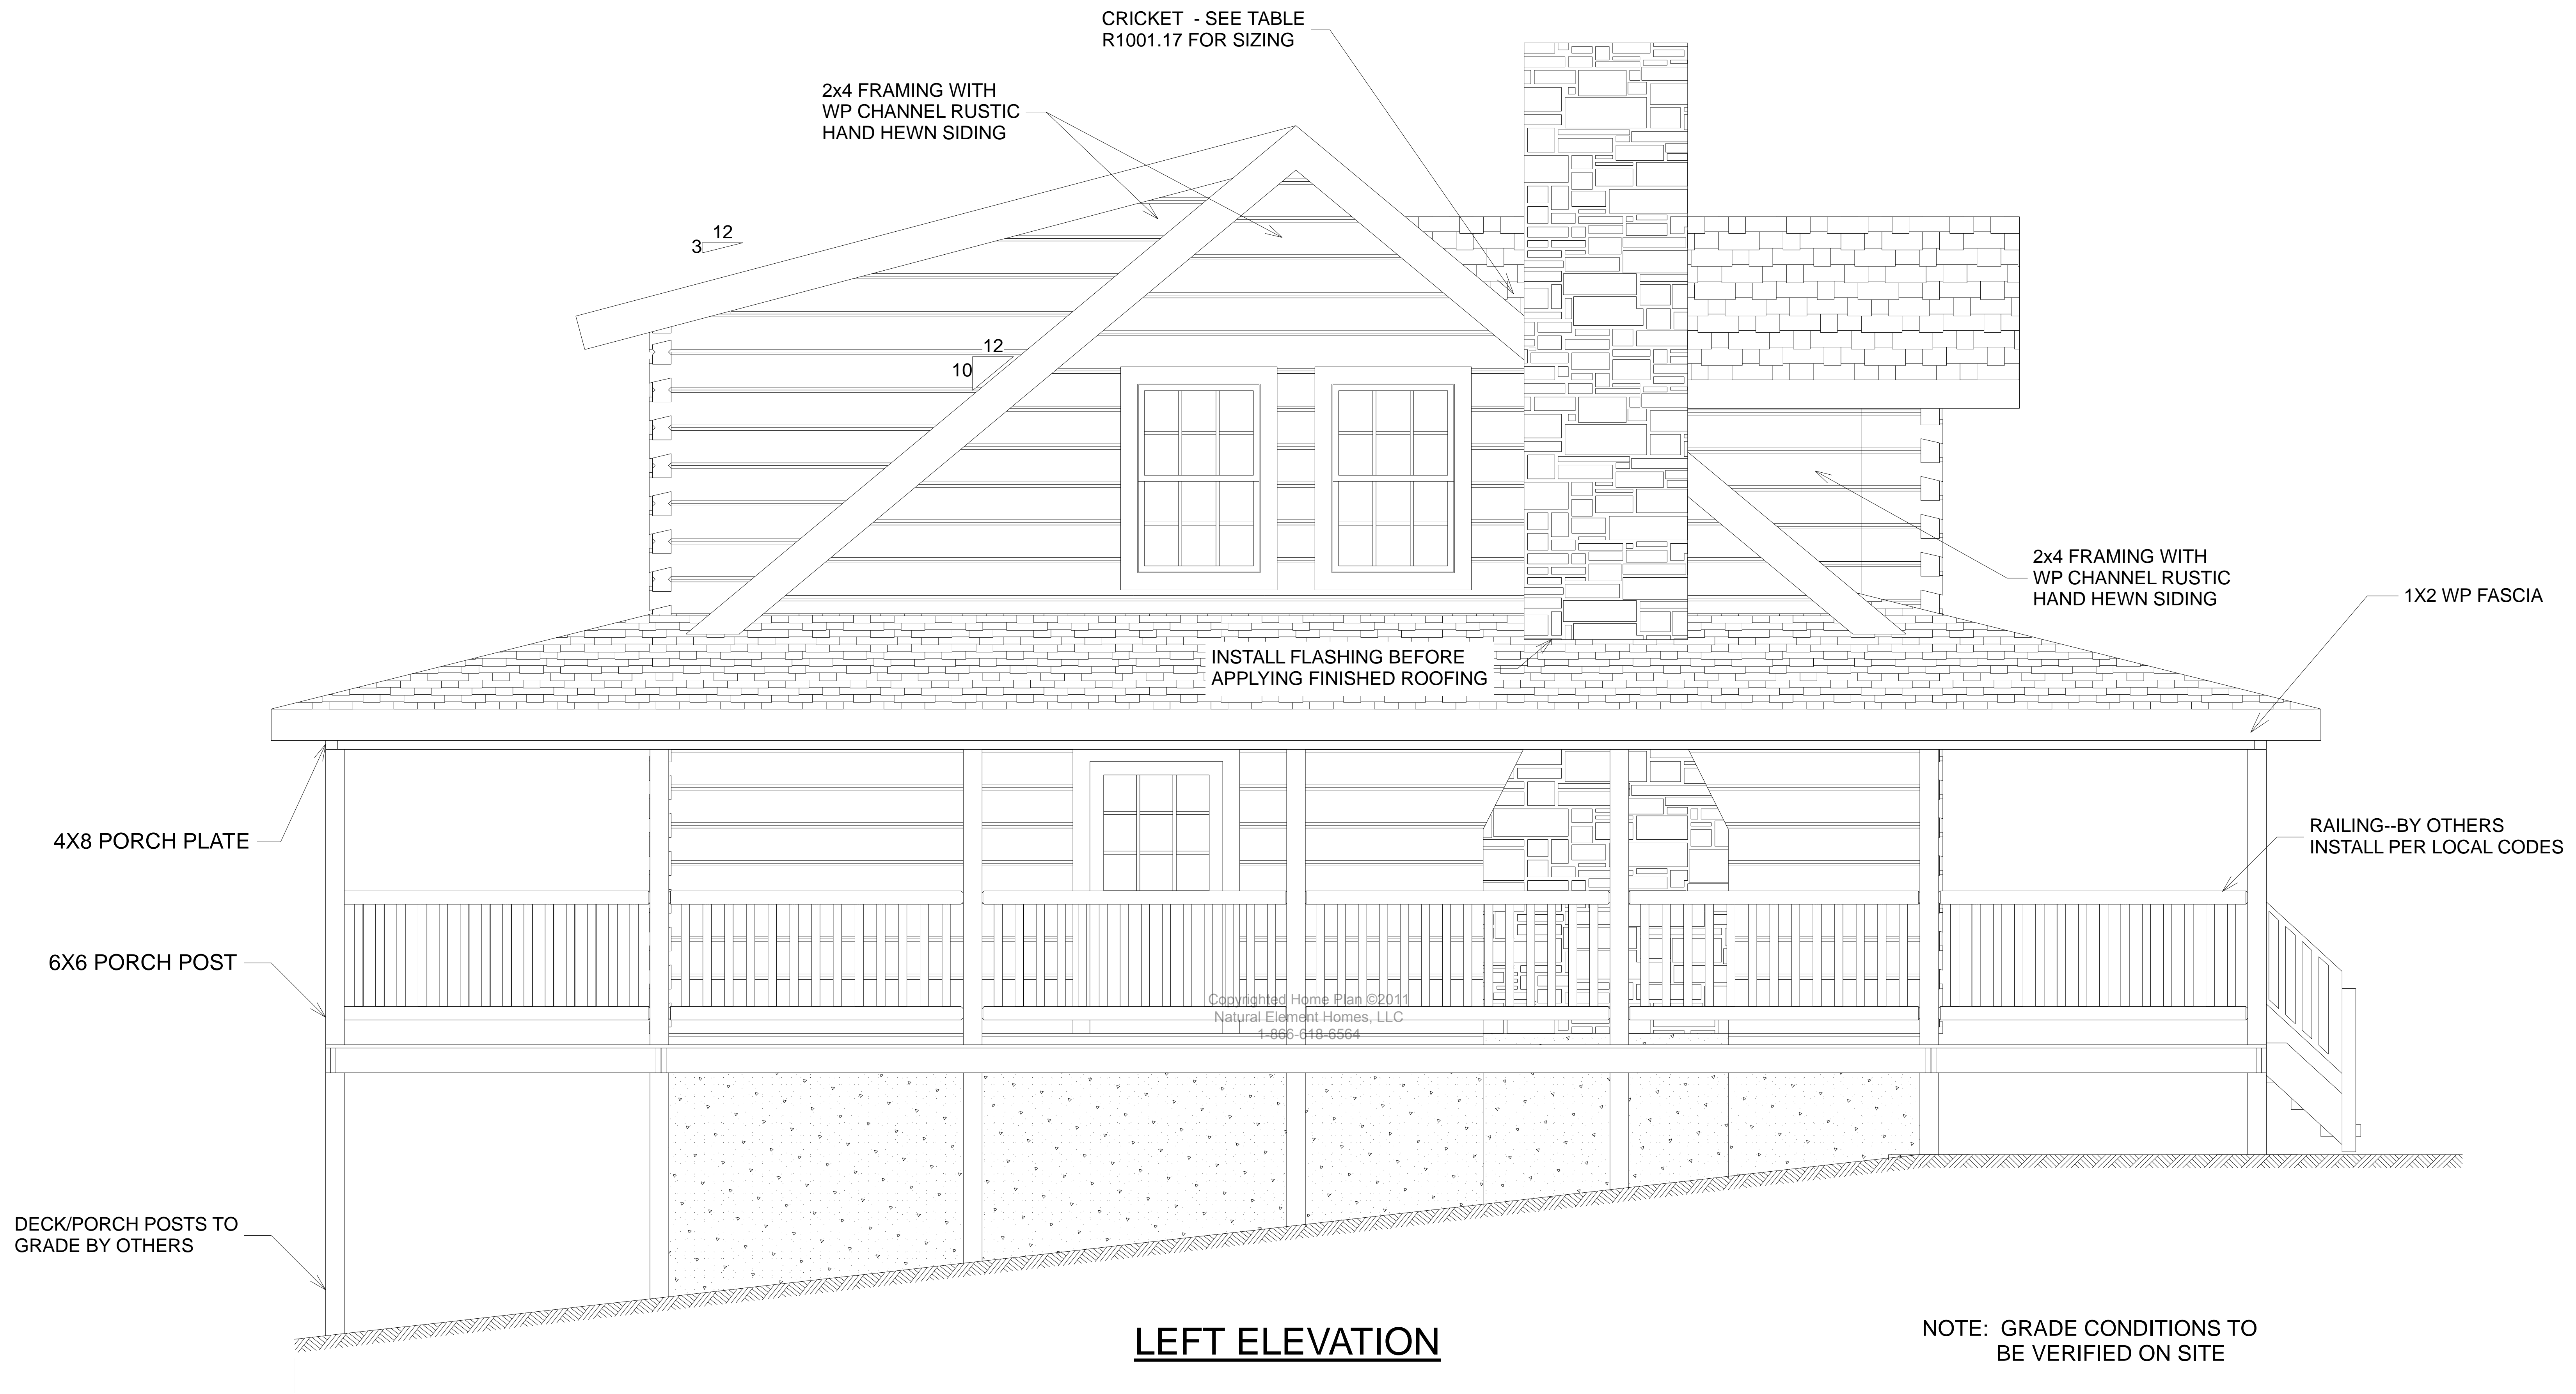

**MAIN FLOOR PLAN**

Copyrighted Home Plan ©2011  
 Natural Element Homes, LLC  
 1-866-618-6564

**SECOND FLOOR PLAN**

Copyrighted Home Plan ©2011  
 Natural Element Homes, LLC  
 1-866-618-6564

2x4 FRAMING WITH  
WP CHANNEL RUSTIC  
HAND HEWN SIDING