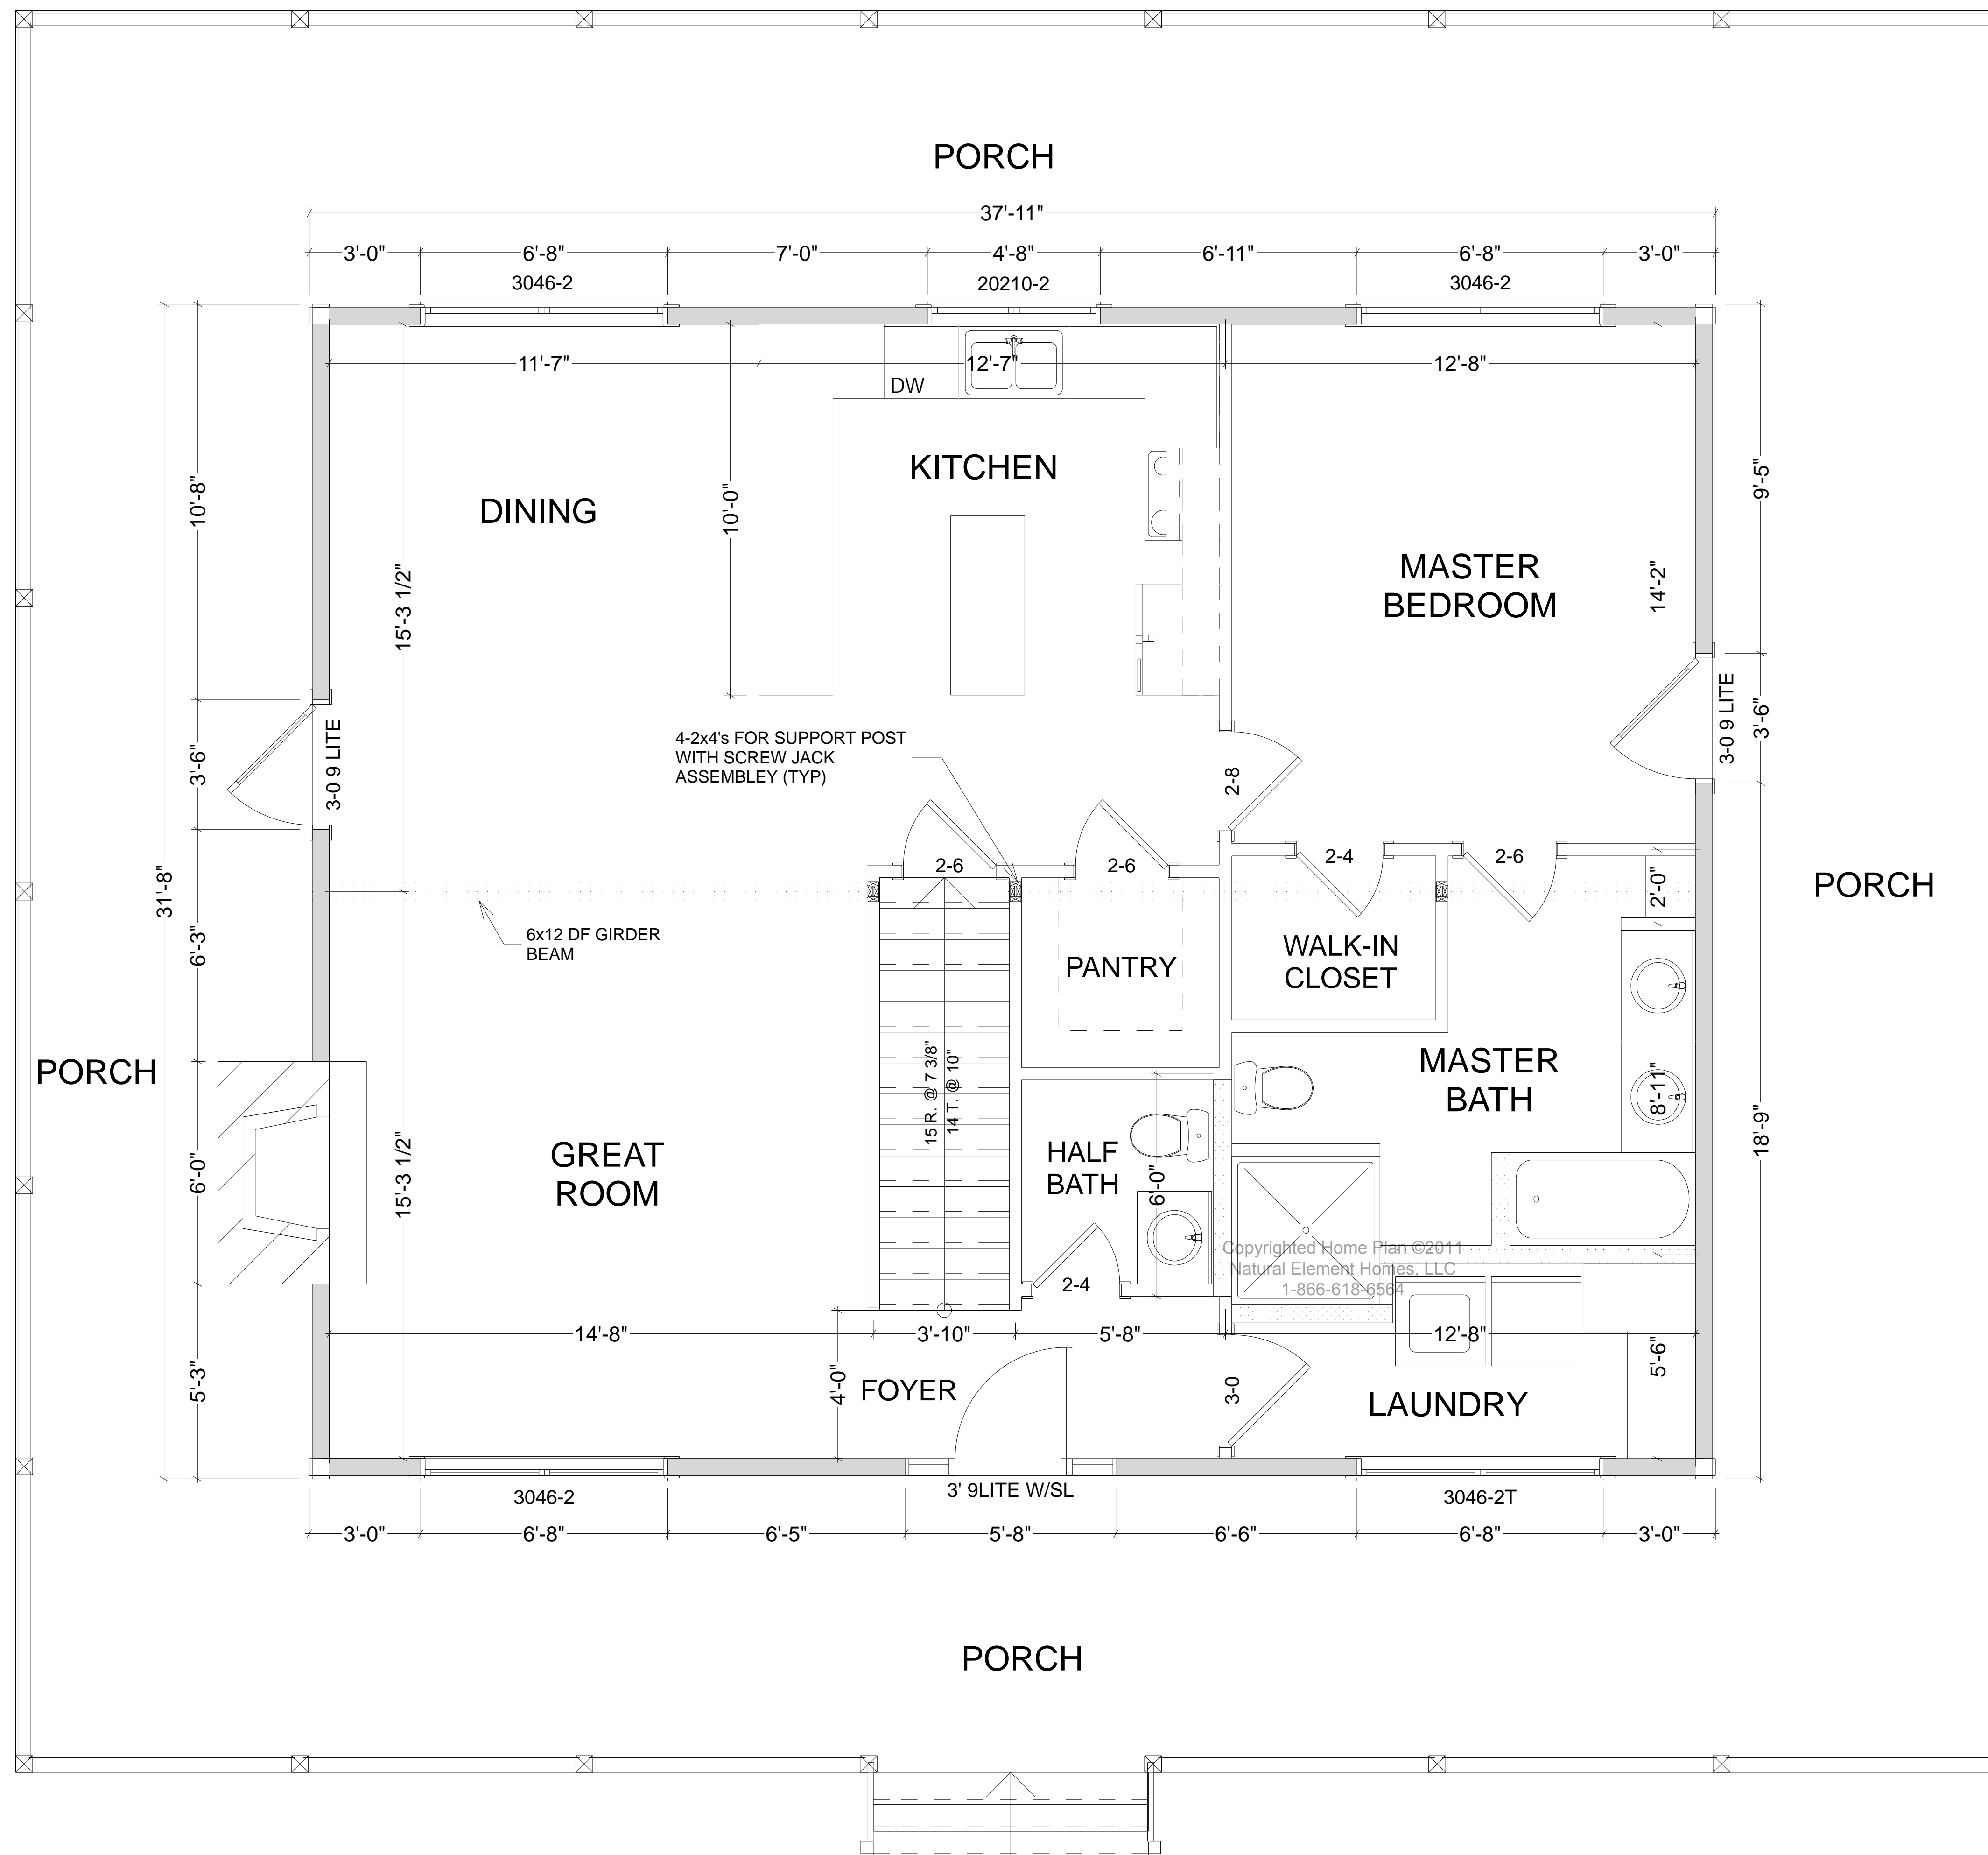

## THE BUCK RIDGE CABIN

114 County Road 577 ◊ Englewood, Tennessee ◊ 1-866-618-6564 ◊ [www.NaturalElementHomes.com](http://www.NaturalElementHomes.com)

© 2011 Natural Element Homes, LLC

SQUARE FOOTAGE	
HEATED AREAS:	
FIRST FLOOR.....	1178
SECOND FLOOR.....	848
HEATED TOTAL.....	2026
UNHEATED AREAS:	
DECK/PORCH AREA.....	1364
BASEMENT.....	1178

**MAIN FLOOR PLAN**

Copyrighted Home Plan ©2011  
 Natural Element Homes, LLC  
 1-866-618-6564

**SECOND FLOOR PLAN**

Copyrighted Home Plan ©2011  
 Natural Element Homes, LLC  
 1-866-618-6564

2x4 FRAMING WITH  
WP CHANNEL RUSTIC  
HAND HEWN SIDING