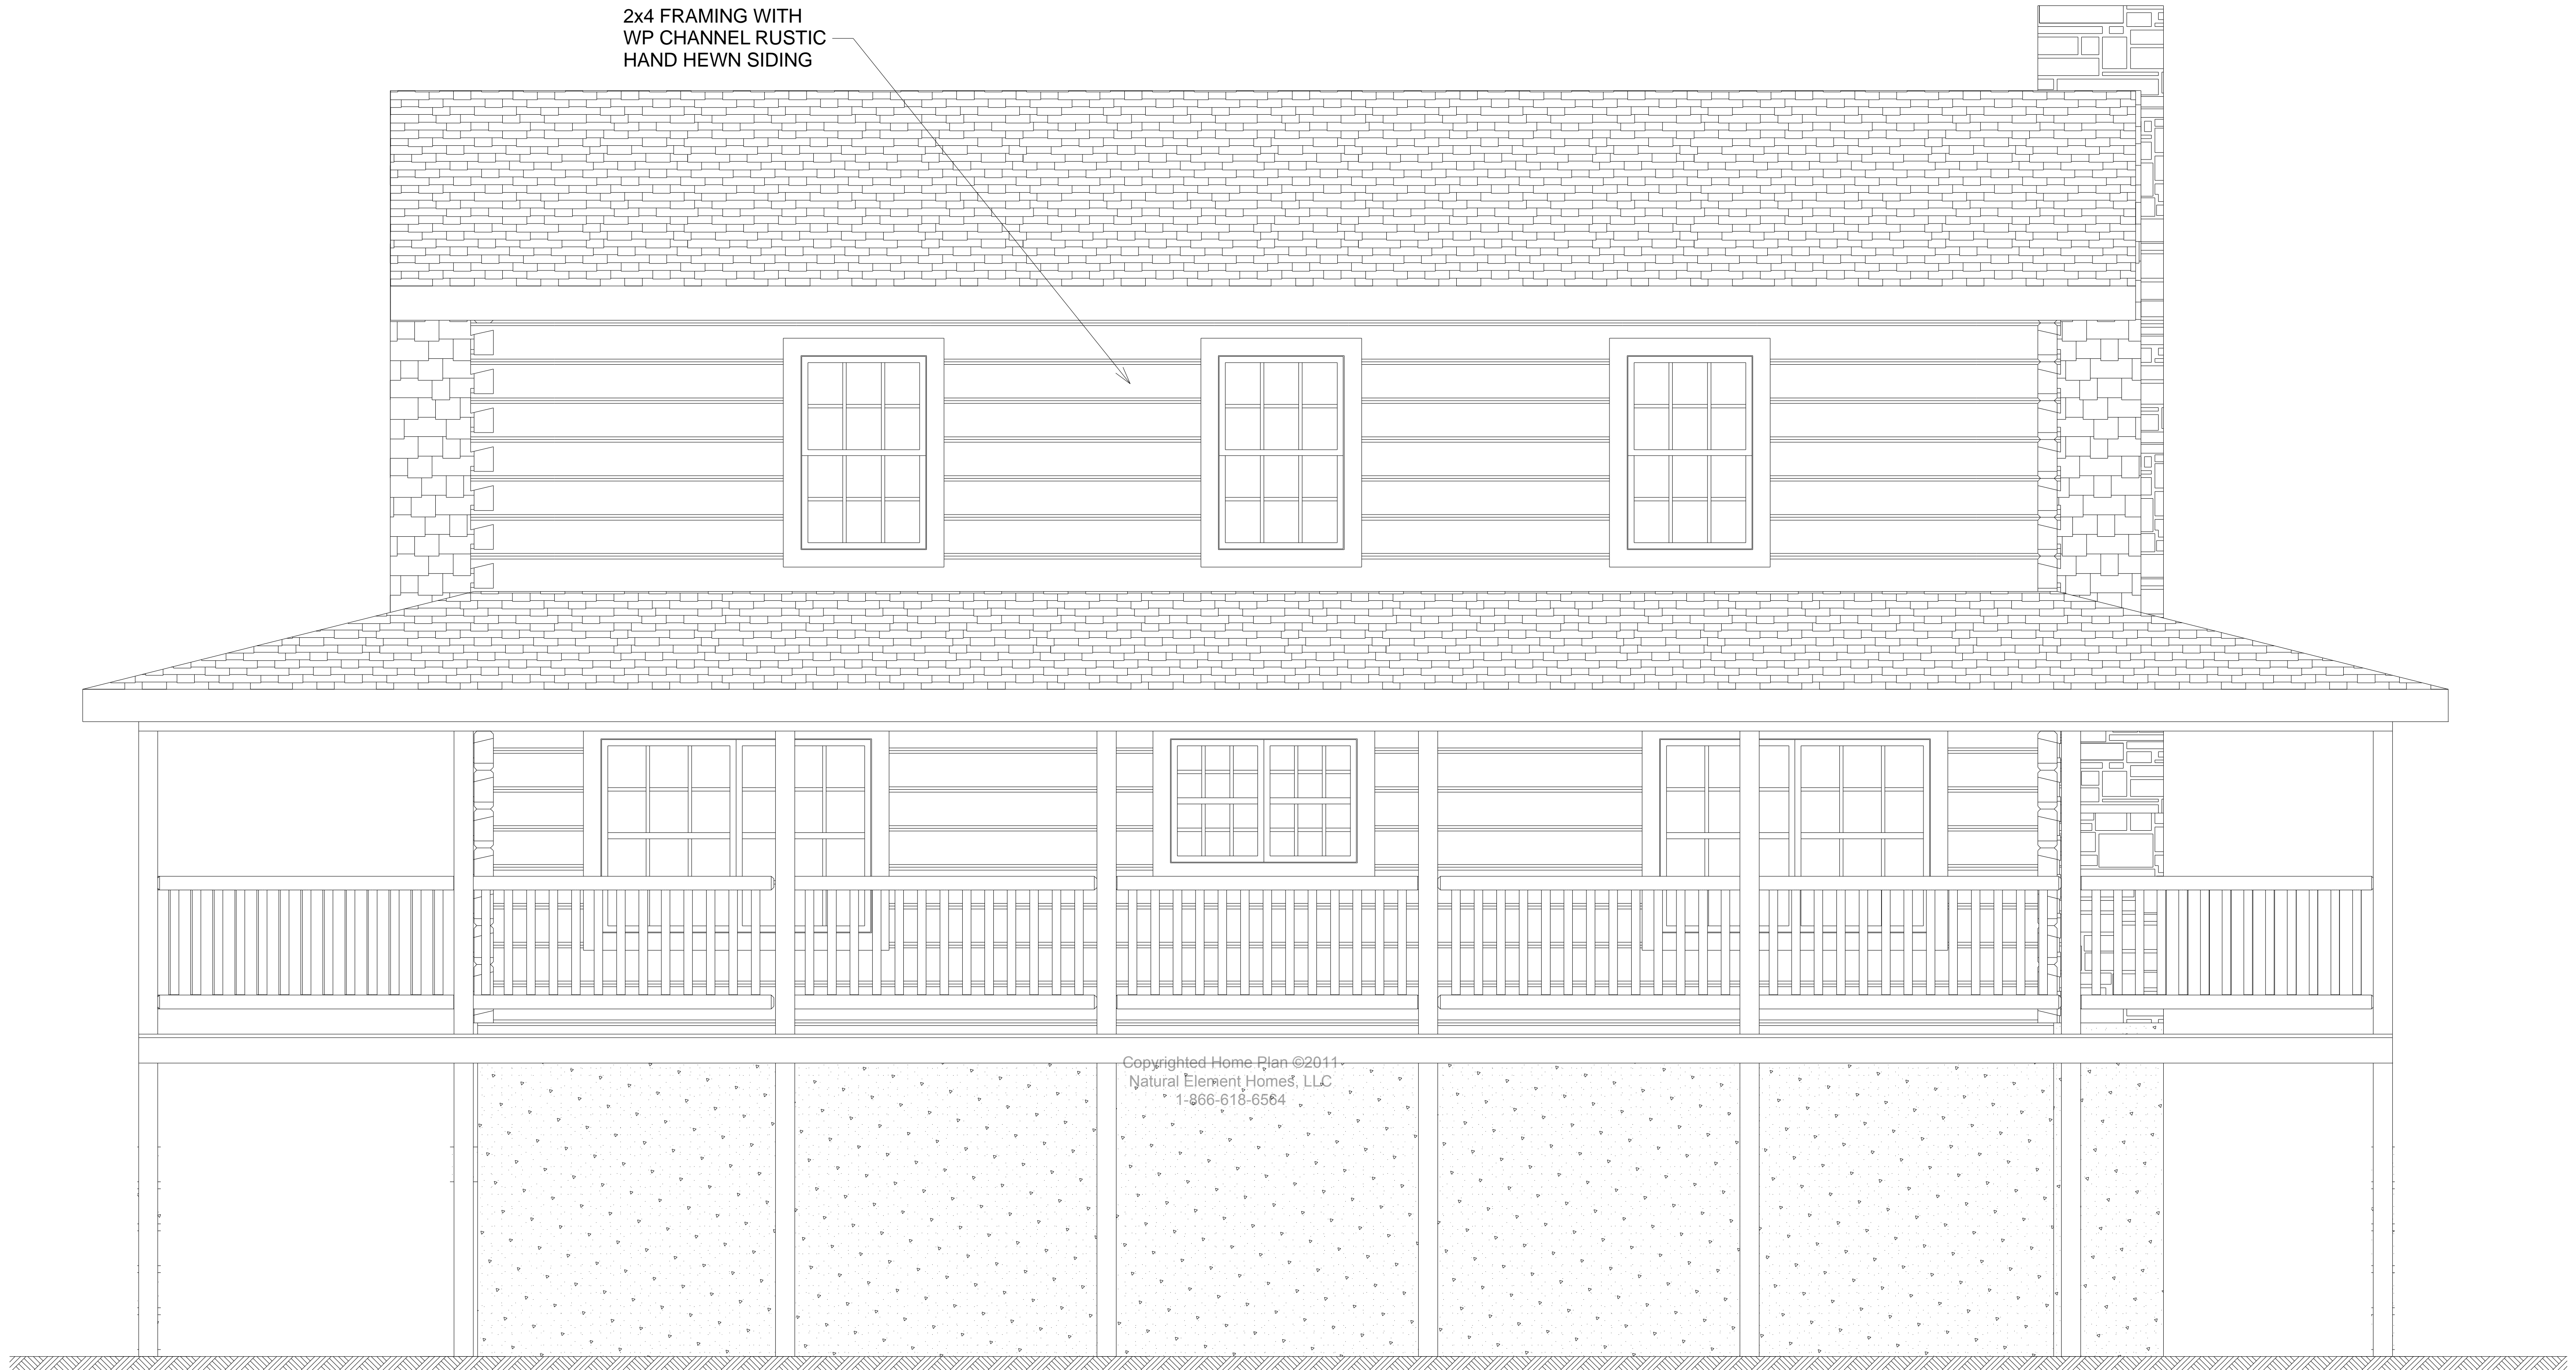

**MAIN FLOOR PLAN**

Copyrighted Home Plan ©2011  
 Natural Element Homes, LLC  
 1-866-618-6564

**SECOND FLOOR PLAN**

Copyrighted Home Plan ©2011  
 Natural Element Homes, LLC  
 1-866-618-6564

2x4 FRAMING WITH  
WP CHANNEL RUSTIC  
HAND HEWN SIDING